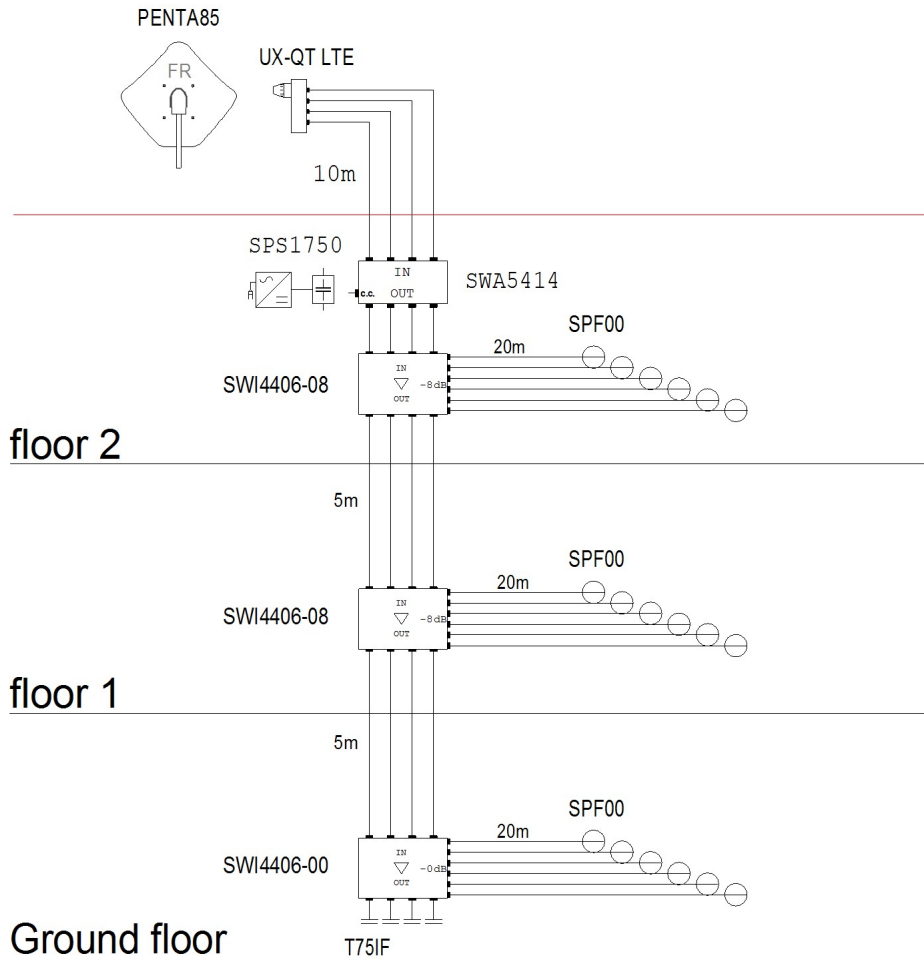

SAT distribution single feed, 3 floors, 6 sockets per floor

Indication of antennas, antenna holders and preamplifiers from the pole in the scheme is purely indicative, as the choice depends exclusively from the type of TV signal received in the zone of construction of the plant and the structure of the building. The present scheme of proposed maximum does not constitute a project to be drafted by designer enabled stable. The present scheme of maximum proposed does not constitute a project that must be drawn up by a qualified designer.

The sizing of the antennas, mixers, amplifiers and related supports of fixing is purely indicative as the choice depends exclusively by the type of signal received in the area where the system is built.

The lengths of the paths in the diagram are purely indicative.

The plant distribution and simulation are made using a cable with 7mm diameter (PAS4007111).

	Azienda: Fracarro Radioindustrie S.R.L.	Schema: SAT distribution single feed, 3 floor	File: Condominiun_1SAT_3 floors_6 sockets per f
	Indirizzo: Via Cazzaro 3 31033 Castelfranco Veneto (TV)	Impianto:	Data: 06/06/2018
			Stampa Foglio: Foglio1 (1/1)
			Autore: Customer Service FRACARRO